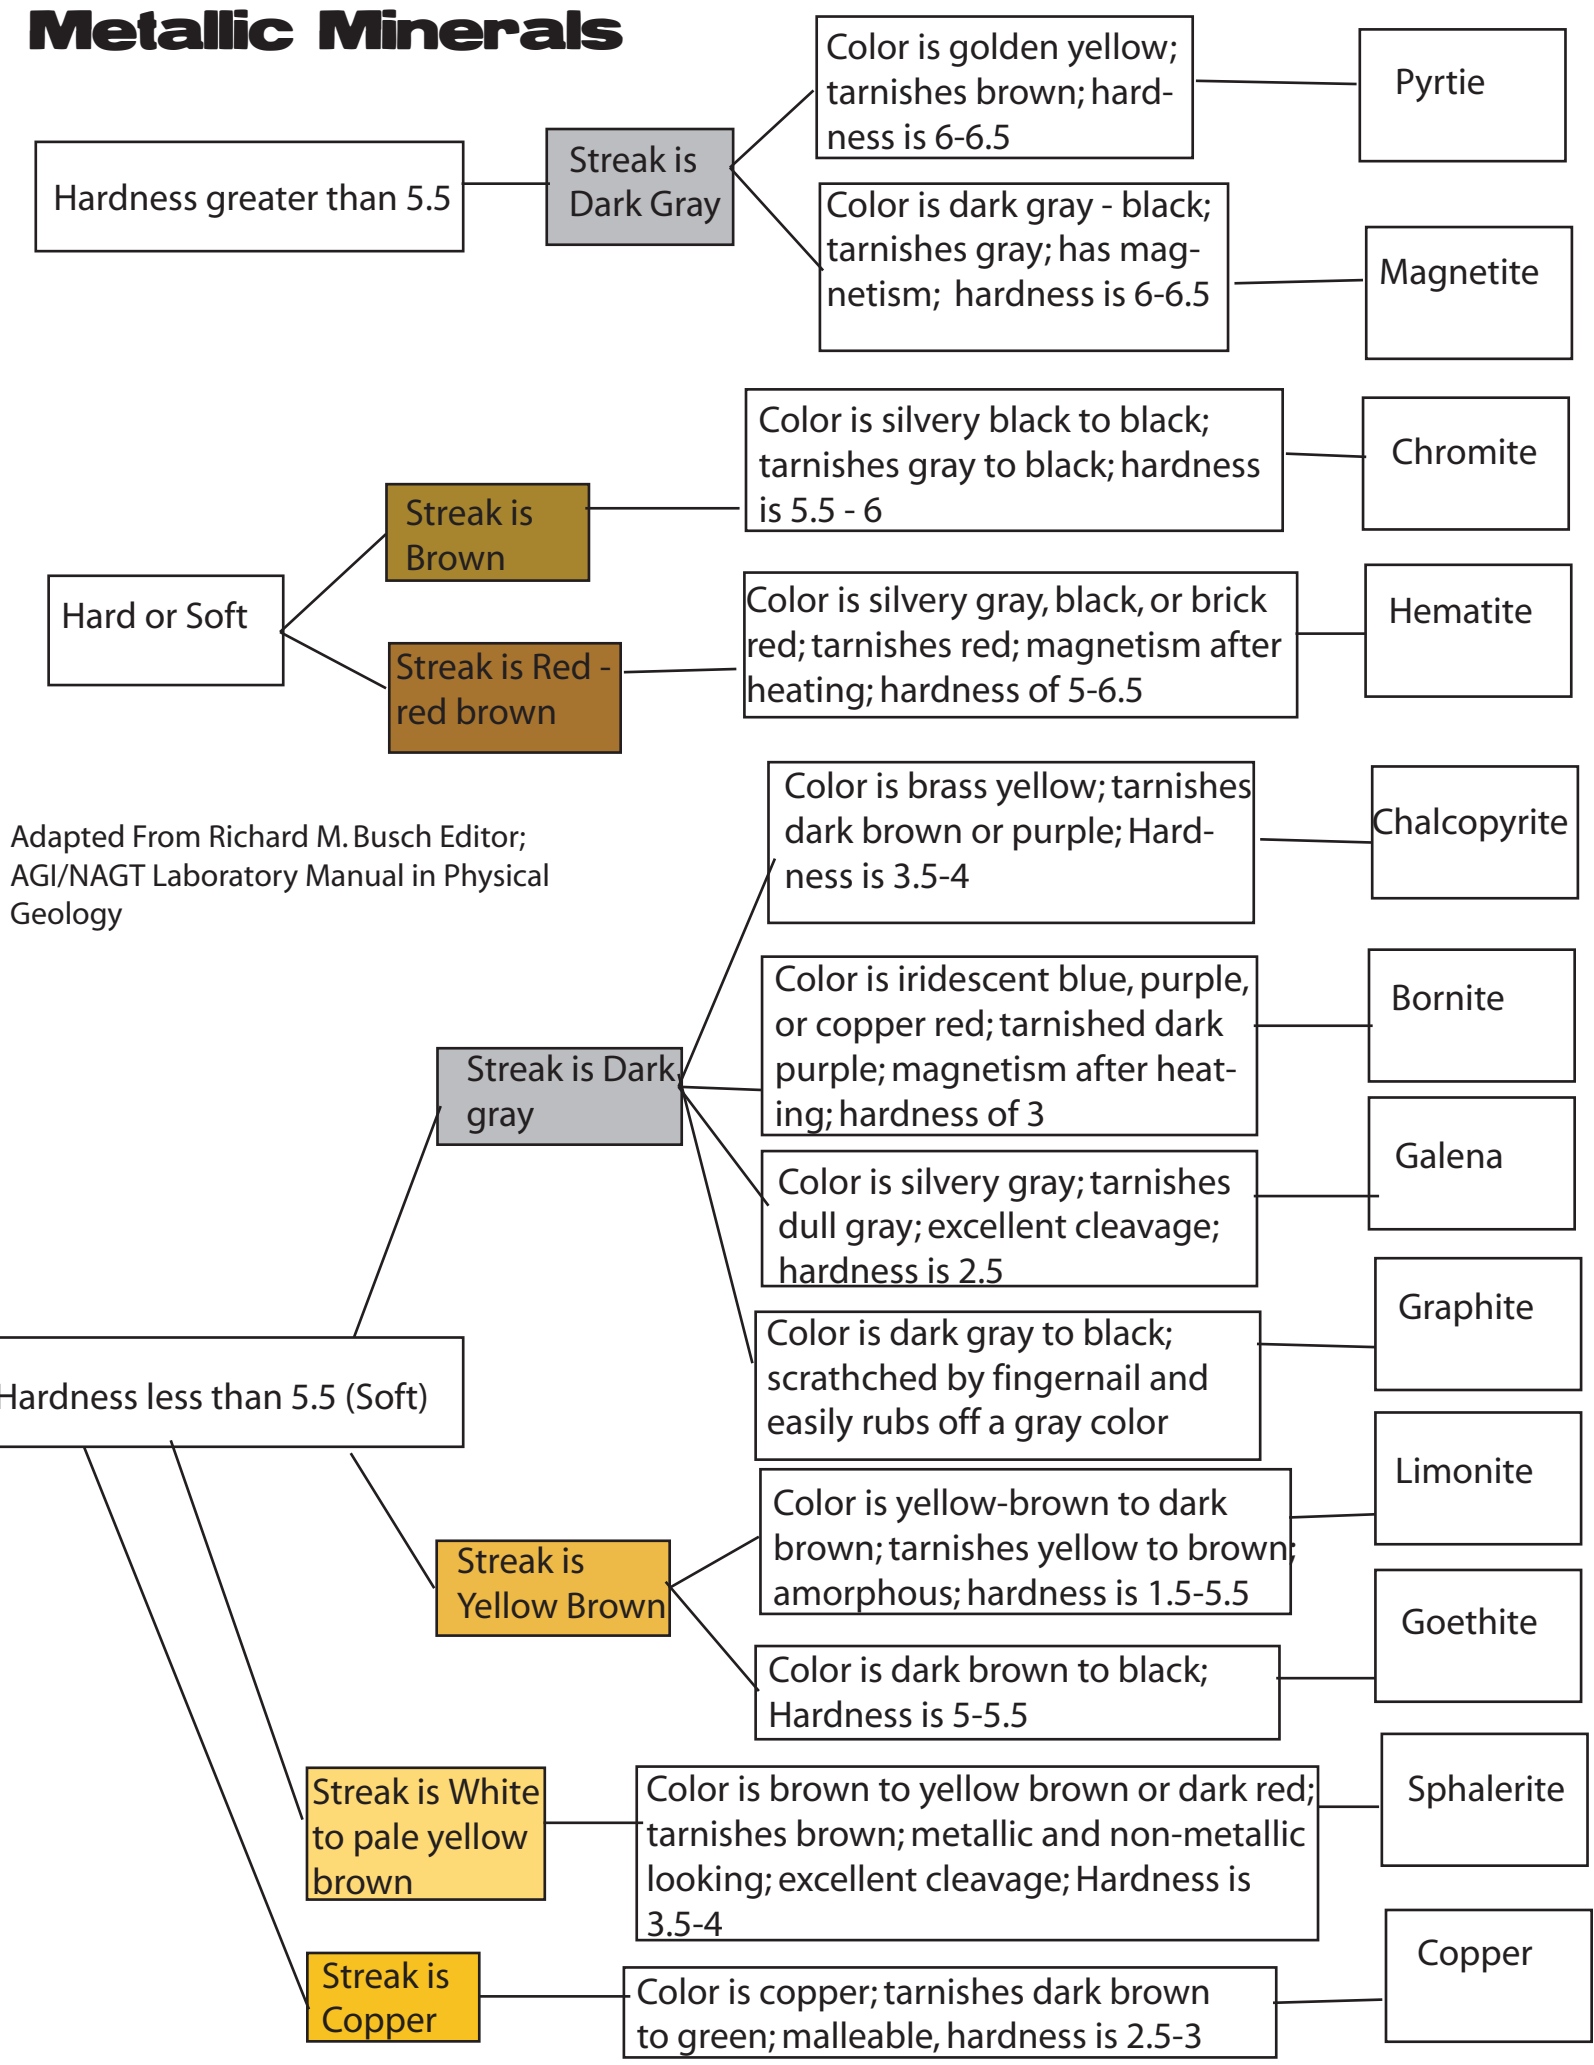

Metallic Minerals

Adapted From Richard M. Busch Editor;
AGI/NAGT Laboratory Manual in Physical
Geology